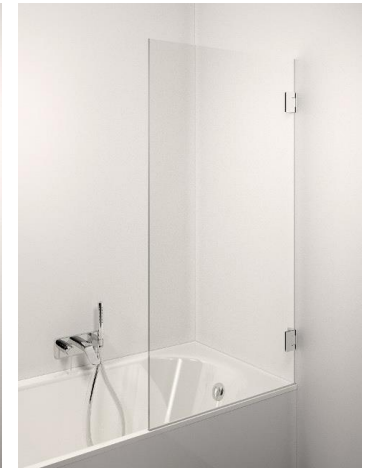

Models of shower enclosures - available in stock

Shower door
PRELUDE
clear

70PRE
80PRE
90PRE

Shower door
PRELUDE PLUS
clear

80PRE+
90PRE+
100PRE+
110PRE+
120PRE+

Shower door
ELEGANTE
clear

70ELE
80ELE
90ELE

Shower enclosure
FASCINO
clear

70x70FAS
80x80FAS
90x90FAS

Shower enclosure
AMELIA
clear

70x70AME
80x80AME
90x90AME

Shower enclosure
GIORGIO
clear

70x70GIO
80x80GIO
90x90GIO

Shower enclosure
SOFIA
clear

70x70SOF
80x80SOF
90x90SOF

Shower enclosure
VERONICA
clear

80x80VER
90x90VER
100x100VER
110x110VER
120x120VER
120x80VER
120x90VER

Shower enclosure
LORENA
clear

80x80LOR
90x90LOR
100x100LOR
110x110LOR
120x120LOR
120x80LOR
120x90LOR

Bath screen
ESTETICO
clear

70EST
80EST
90EST

Bath screen
FRANCESKA
clear

70FRA
80FRA
90FRA

Bath screen
NORIS COR
clear

70NOR_C
80NOR_C
90NOR_C

Bath screen
FRESCO
clear

70FRE
80FRE
90FRE